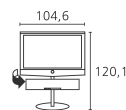

Floor Stand 5 MU SP
Profondeur TV: 9,0
Profondeur totale: 56,0