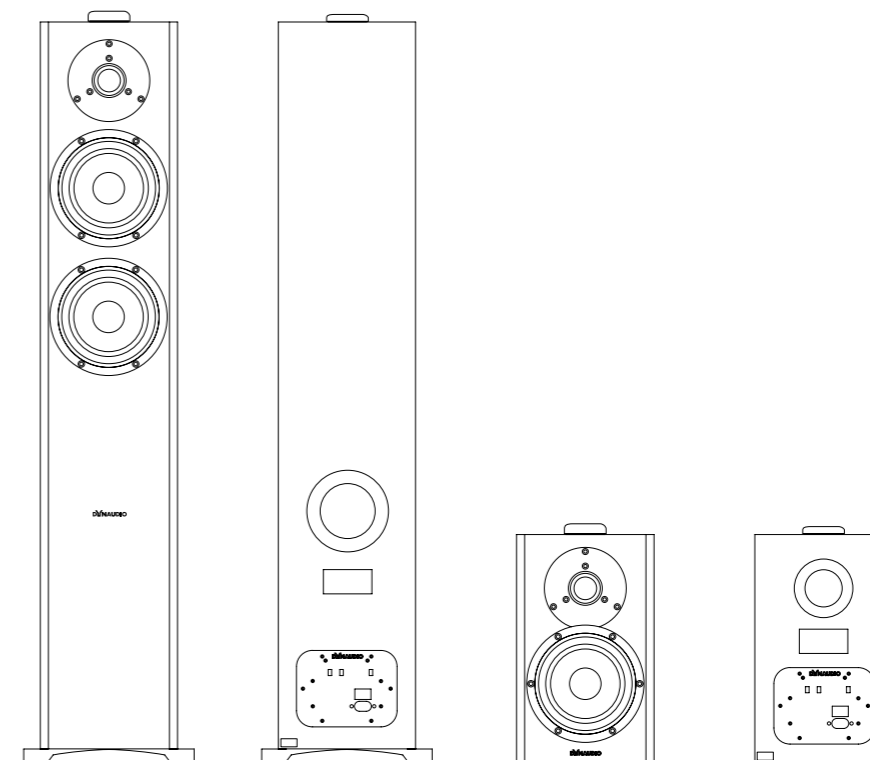

Please stay and enjoy..

Technical Specifications	Xeo 4	Xeo 6
Frequency response (+/- 3dB)	45 Hz – 23 kHz	31 Hz – 23 kHz
Power consumption	5 – 38 W	7,4 – 77 W
Power consumption standby	0.34 W (network active)	0.35 W (network active)
Power rating	Woofer: 50 W, Tweeter: 50 W	Woofer: 2x50 W, Tweeter: 50 W
Dimensions (W x H x D)	170 x 282 x 246 mm (6.7 x 11.1 x 9.7 inch)	170 x 854 x 246 mm (6.7 x 33.6 x 9.7 inch)
Weight	6.4 kg	14.7 kg
Power supply	100 – 240 V, 50/60 Hz	100 – 240 V, 50/60 Hz
Finishes	Satin White Lacquer Satin Black Lacquer	