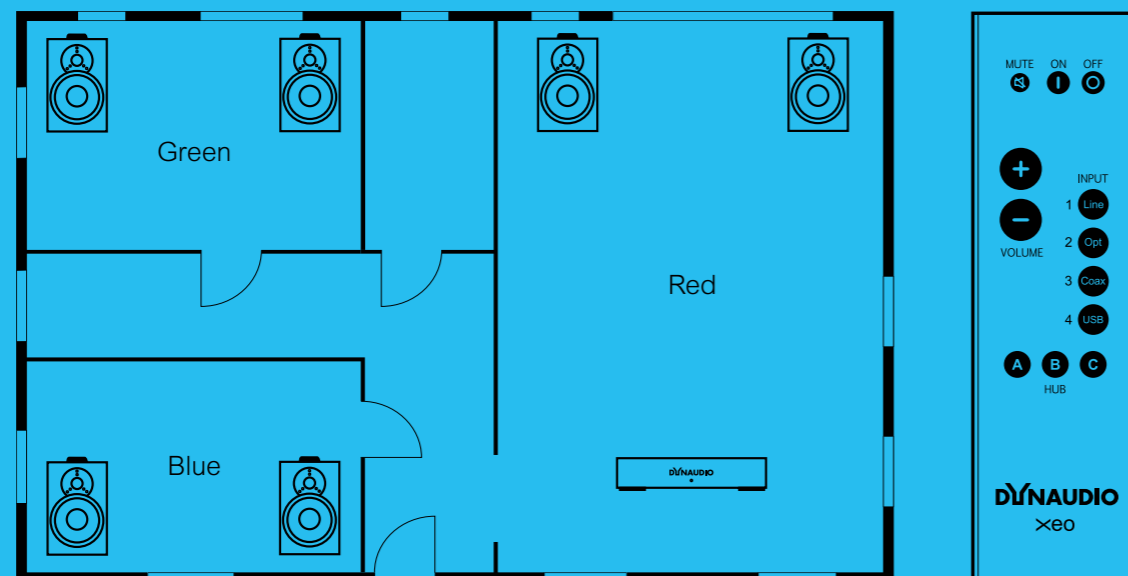

For a smart Multi-room solution simply set your Xeo loudspeakers to belong to either Zone Red, Green or Blue, and you are ready to switch each zone's Xeo on or off, to set individual volume levels, or select the desired music source. You can also group all Xeo speakers in the house to one zone and have Xeo playing your tunes everywhere. The new Speaker Position EQ allows you to optimize the performance in the room with a simple switch on the loudspeaker: Set Xeo to be free standing, near a corner, near a wall and enjoy even further sonic refinement.

Xeo Multi-room. The next revolution.

Xeo is the ideal sound upgrade for your smartphone, mobile player, tablet, network player, streaming device, flat screen, hard disc player. Or simply as a substitute for the hi-fi system.

Xeo is incredibly versatile: The Xeo Hub can be connected to any analogue and digital music source. Analogue Minijack 3.5 mm. Analogue RCA. Optical Digital. Coaxial Digital. USB.

You choose the inputs right at the speaker or by using the Xeo Remote Control. And with Auto Play, Xeo even finds your music before you find the remote.

Xeo Multi-source. The next revolution.