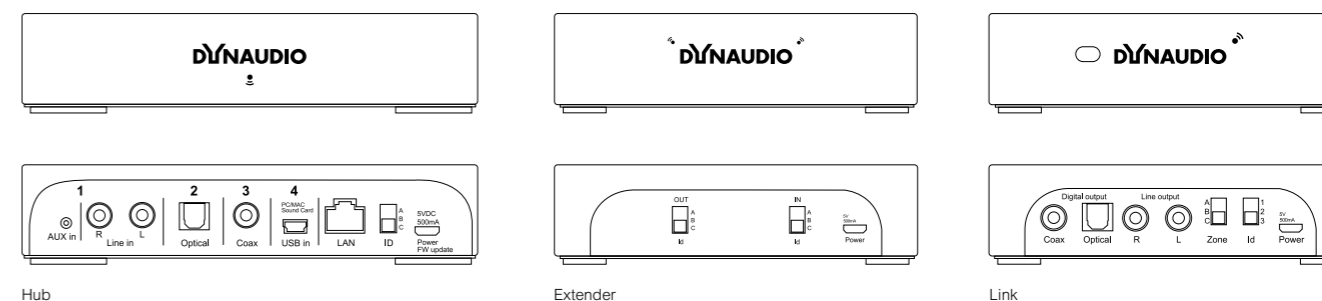

Hub

Extender

Link